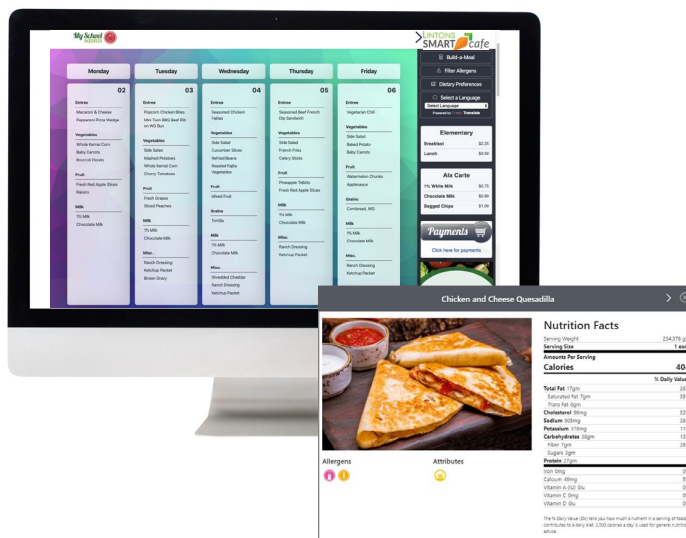

Visit [myschoolmenus.com](https://myschoolmenus.com) To access your school menus, type in the name of your school and then select available menus from the drop-down.

We are pleased to introduce Lintons SMART Café and My School Menus, brought to you by Health-e Pro. Complete with interactive menus, this site is designed to provide all the information you need for each and every meal. Menus display product descriptions, nutritional and allergen information, carbohydrate reports, and product photos with the click of a mouse. What's more, all menus and nutritional information are available in 100+ languages.

[Lintons SMART cafe](https://www.lintons-smart-cafe.com) website combines meal planning, industry expertise, and nutritional education, for a student's success in and out of the classroom. It's the convenient, real-time information source that parents, students, and staff need with 24/7 access.

### An APP with a Mission

The My School Menu Mobile app makes it easy for students and parents to view daily meals, complete with photos, nutrients, allergens, and more.

The My School Menus Mobile App, Health-e Pro Software is available on the Apple App Store and Google Play.